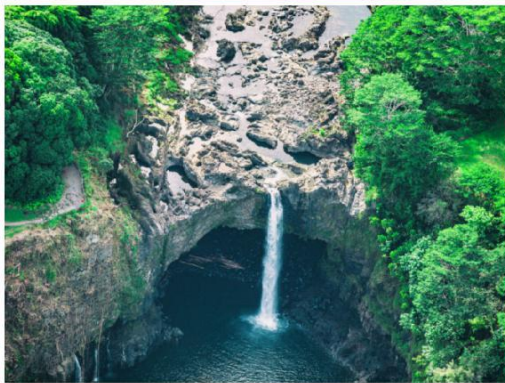

茂宜島或火山島一日遊*
Maui or Big Island One Day Tour

* 茂宜島 — 搭機飛往茂宜島, 遊覽尖山古戰場、拉海納鎮、魚港、伊奧塔、神廟、別墅區、佛萊明海灘公園, 卡阿納帕利度假村等。傍晚結束愉快而精采的一日遊。

* Maui – Taking a short flight from Honolulu to Maui Island, visit the Iao Needle Mountain Crater, Iao Valley State Park, Lahaina Town, Kapalua Bay, D.T. Fleming Beach Park, and Kaanapali Beach Park.

* 火山島 — 搭機飛往火山島, 繼而遊覽夏威夷火山園、蘭園、彩虹瀑布、黑沙灘等。榕樹大道、女皇紀念公園和希洛市中心, 傍晚結束行程。

* Big Island - Taking a short flight to Big Island, visit the Hawaii Volcano National Park, Akatsuka Orchid Garden, Rainbow Falls, Richardson Black Sand Beach and Downtown Hilo.